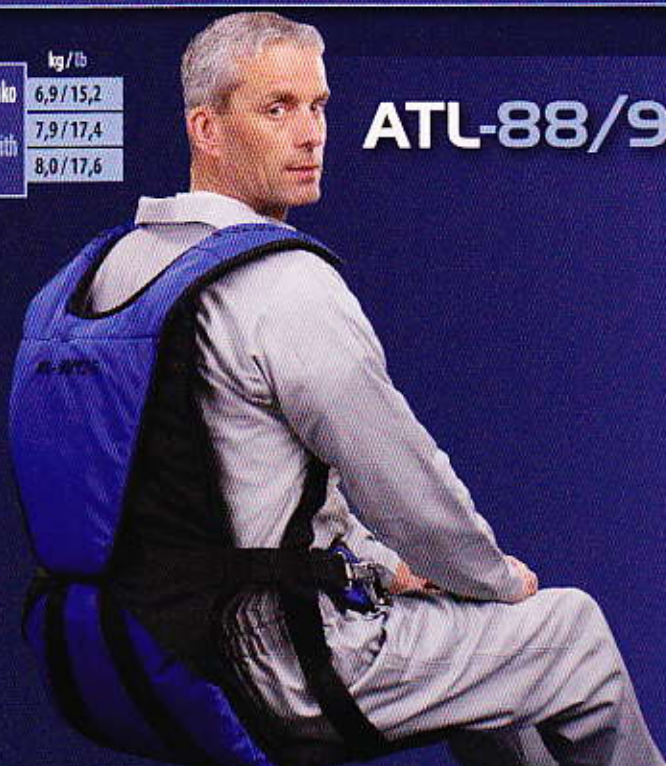

Záchranné padáky ATL a PTCH jsou určeny k záchranné pilotů sportovních letadel, malých motorových a bezmotorových letadel.

Emergency parachutes ATL and PTCH are intended for rescue of pilots and crew of sport aircraft, small aircrafts and gliders.

Základní vlastnosti:

- Jednoduché ovládání
- Rychlé a spolehlivé otevření vrchlíku
- Snadné seřízení nosného postroje pro různé postavy
- Universální velikost pro všechny typy postav
- Aktivace padáku ručním uvolňovačem
- Vojenská verze - možnost automatické aktivace pomocí MPAAD Pilot AAD

Basic characteristic:

- Simple control
- Quick and reliable canopy opening
- Easy harness adjustment for different body sizes
- General-purpose size for all body-type
- Activation by ripcord handle
- Military version - automatic activation with MPAAD Pilot AAD

verze / version

ATL-88/92-S základní provedení / standard design

ATL-88/92-S jednoduché karabiny / simple buckles

ATL-88/92-S vyhazovací karabiny / selfreas. buckles

Kovový uvolňovač + kovové lanko s nalisovanými jehlami

Metal releaser + metal cable with pressed pins

kg / lb

6,9 / 15,2

7,9 / 17,4

8,0 / 17,6

ATL-88/92-S

verze / version

PTCH-P40 jednoduché karabiny / simple buckles

Kovový uvolňovač + kovové lanko s nalisovanými jehlami

Metal releaser + metal cable with pressed pins